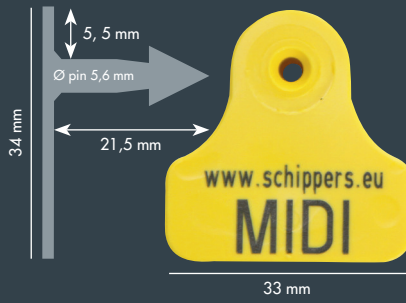

Little: Yellow, Blue, Orange, White, Red, Green, Black

Normal: Yellow, Blue, Orange, White, Red, Green, Pink, Purple, Brown, Black

MALE

MS Tag Torbogen (Plastic pin)

Little - Printed: Bulk, Tray
Little - Blanco: Plastic bag

Normal - Printed: Bulk, Tray
Normal - Blanco: Plastic bag

MS Tag Midi (Plastic pin)

Printed: Chainbag
Blanco: Plastic bag

MS Tag Standard (Metal pin)

Printed: Plastic bag (Sorted)
Blanco: Plastic bag

MS Tag Medium (Metal pin)