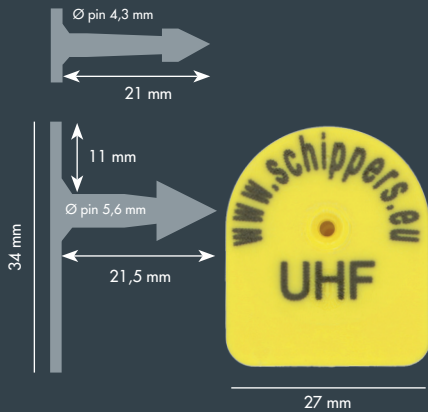

MS Tag Round XL FDX (Closed)

Printed: Plastic bag, Chainbag

MS Tag Round XL HDX (Closed)

Printed: Plastic bag, Chainbag

MS Tag Round UHF (Open)

Little - Printed: Tray, Chainbag

Normal - Printed: Tray, Chainbag

ELECTRONIC EARTAGS - MALE

MS Tag Torbogen UHF

Little - Printed: Card
Normal - Printed: Card

MS Tag Round UHF

Little - Printed: Card
Normal - Printed: Card

OTHER PRODUCTS

Buffer plate

Blanco