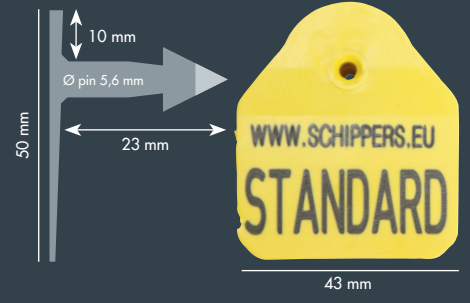

MS Tag Standard (Metal pin)

Printed: Plastic bag (Sorted)
Blanco: Plastic bag