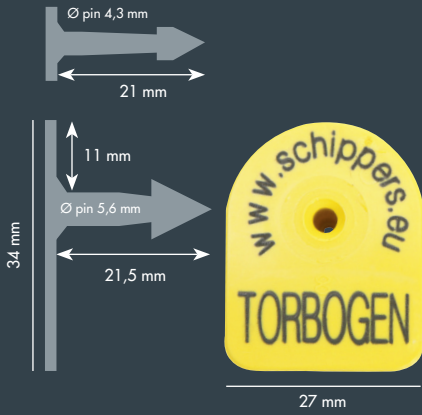

MS Tag Round (Closed)

Little - Printed: Bulk, Tray
Little - Blanco: Plastic bag
Normal - Printed: Bulk, Tray
Normal - Blanco: Plastic bag

MS Tag Round Chain (Closed)

Little - Printed: Soon available
Little - Blanco: Chainrole
Normal - Printed: Soon available
Normal - Blanco: Chain

Little: Yellow, Blue, Orange, White, Red, Green, Black

Normal: Yellow, Blue, Orange, White, Red, Green, Pink, Purple, Brown, Black

MALE

MS Tag Torbogen (Plastic pin)

Little - Printed: Bulk, Tray
Little - Blanco: Plastic bag