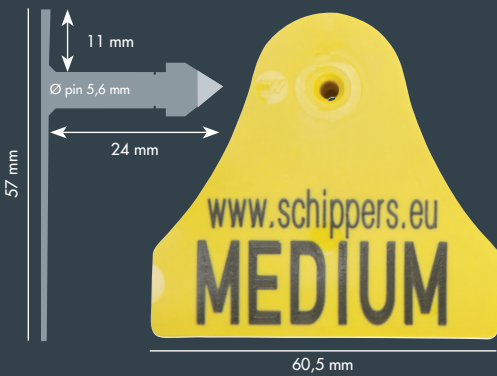

Normal - Printed: Bulk, Tray
Normal - Blanco: Plastic bag

MS Tag Midi (Plastic pin)

Printed: Chainbag
Blanco: Plastic bag

MS Tag Standard (Metal pin)

Printed: Plastic bag (Sorted)
Blanco: Plastic bag

MS Tag Medium (Metal pin)