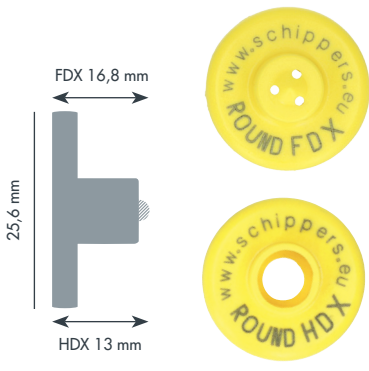

MS Tag Maxi (Metal pin)

Printed:

- Blister
- Chainbag

Blanco:

- Plastic bag

ELECTRONIC EARTAGS - FEMALE

MS Tag Round FDX (Closed)

Little & Normal