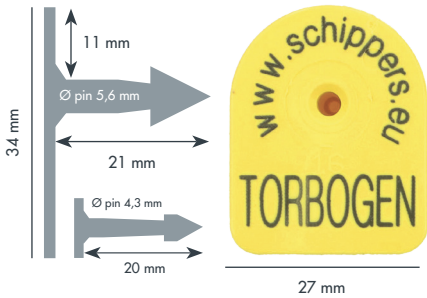

MS Tag Torbogen 🐷
(Plastic pin)

Little

Printed:

- Bulk
- Card
- Chainbag

Blanco:

- Plastic bag
- Chainbag

Normal

Printed:

- Bulk
- Card

Blanco:

- Plastic bag

MS Tag Midi 🐷🐷
(Plastic pin)

Printed:

- Chainbag

Blanco:

- Plastic bag
- Chainbag

MS Tag Standard 🐷
(Metal pin)

Printed:

- Plastic bag (sorted)

Blanco:

- Plastic bag

Flame Retardant

Printed:

- Plastic bag (sorted, only NL)