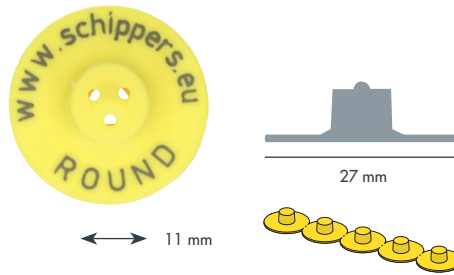

MS Tag Round (Open)

Little

Blanco:

- Plastic bag

Normal

Blanco:

- Chain roll
- Plastic bag

MS Tag Round (Closed)