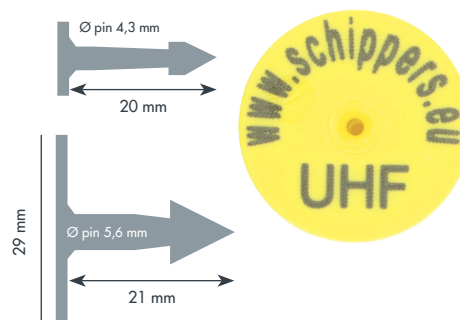

Printed:

- Tray
- Chainbag

ELECTRONIC EARTAGS - MALE

MS Tag Torbogen UHF

Little & Normal

Printed:

- Card
- Chainbag

MS Tag Round UHF